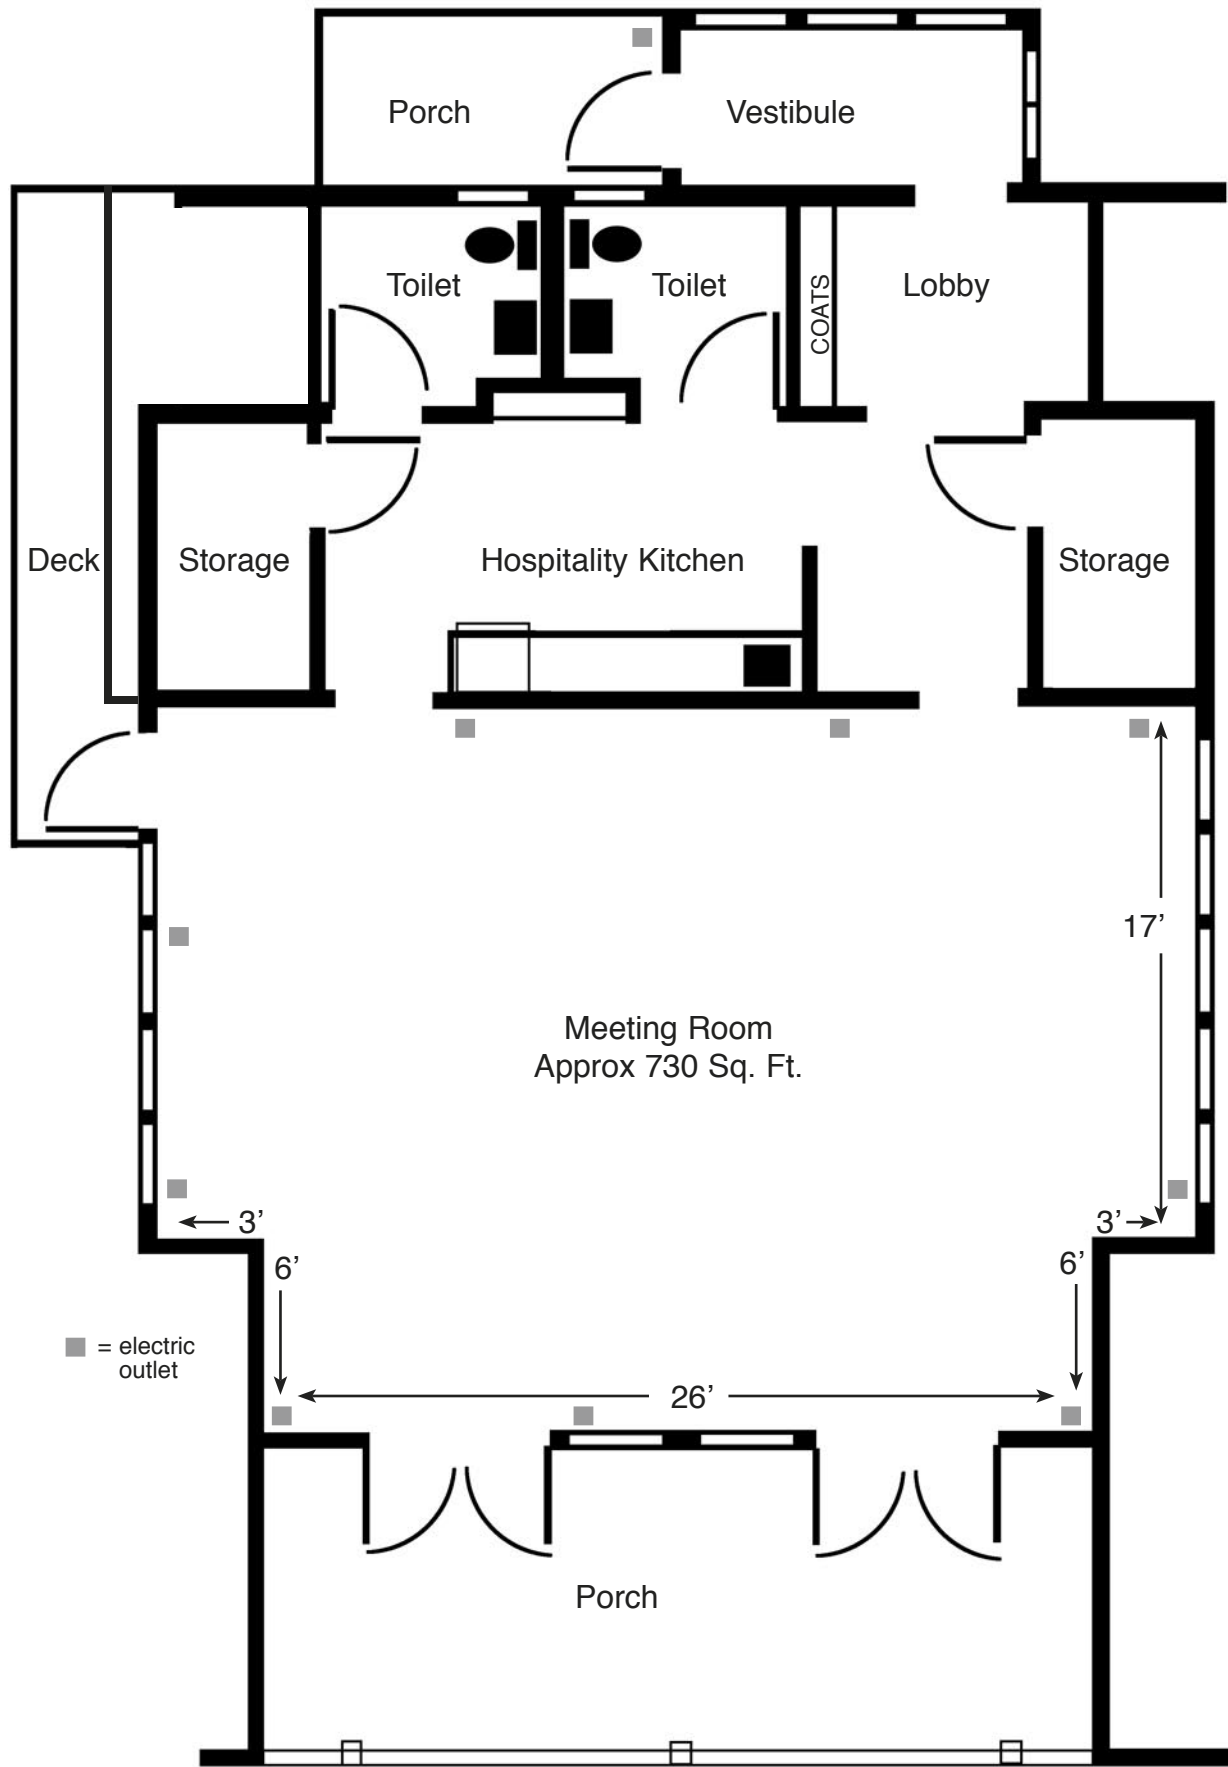

BISHOP ROBERT JOHNSON HALL: LOWER LEVEL

VALLE CRUCIS CONFERENCE CENTER

AT THE HISTORIC MISSION SCHOOL, VALLE CRUCIS NC

■ = electric outlet

BISHOP ROBERT JOHNSON HALL: UPPER LEVEL
 VALLE CRUCIS CONFERENCE CENTER
 AT THE HISTORIC MISSION SCHOOL, VALLE CRUCIS NC